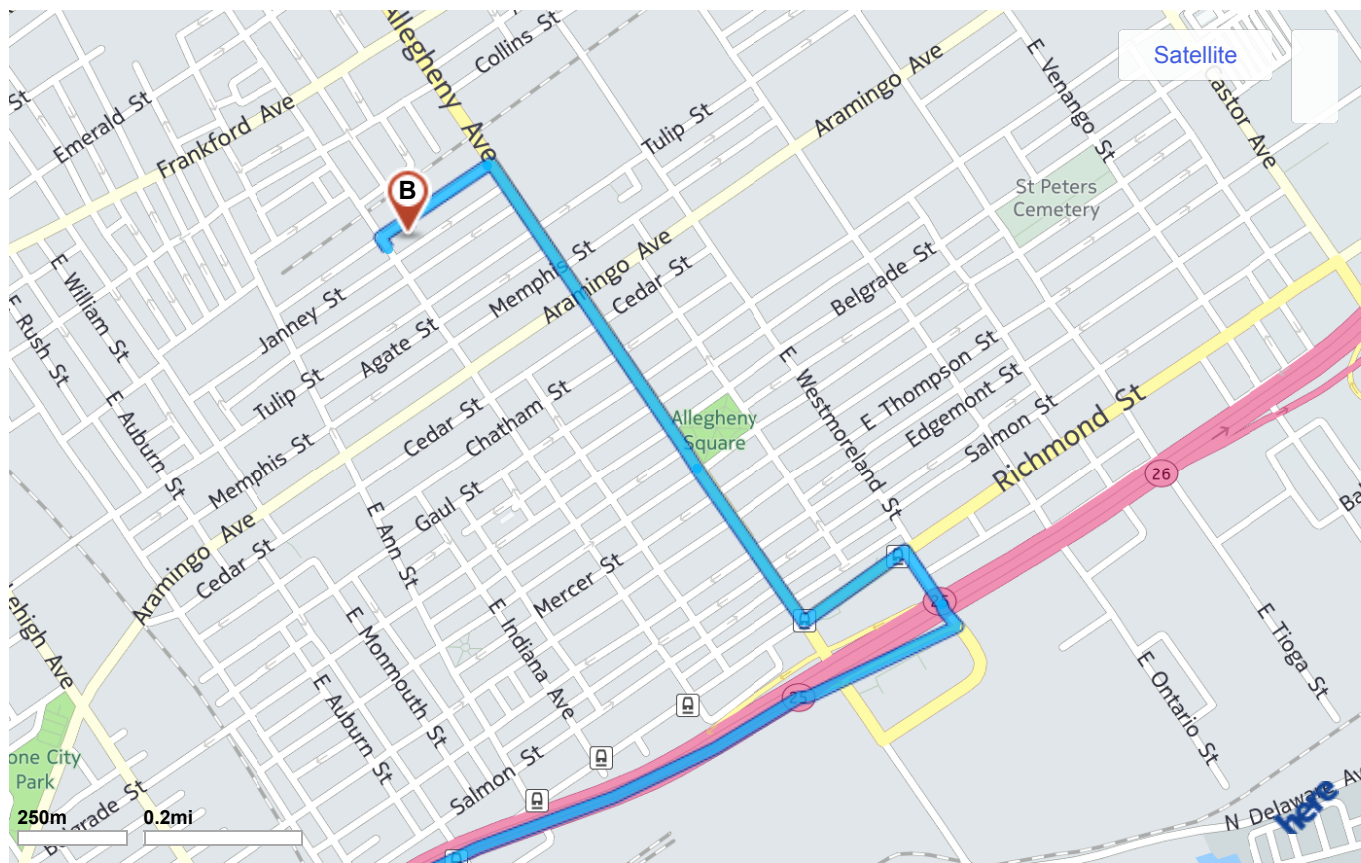

Map & Directions

Map Only

Directions Only

Print

Philadelphia philadelphia.tripadvisor.com Research Philadelphia Hotels and Philadelphia Attractions!

Ad

A Wyndham Philadelphia Historic District, 400 Arch St, Philadelphia, PA 19106

B 2221 E Clearfield St, Philadelphia, PA 19134-3707

Halfway down Witte you will see a parking lot on the RIGHT, turn in and park as close to the fence as possible. IF you are stopped tell them you are coming to 2221 E. Clearfield. 76

Total Distance: 4.85 mi — Total Time: 10 mins

Map Layout

A Wyndham Philadelphia Historic District, 400 Arch St, Philadelphia, PA 19106 [Expand All](#)

Head toward N 5th St on Arch St Go for 347 ft [Hide](#)

Turn right onto N 5th St Go for 291 ft [Hide](#)

Bear right to stay on N 5th St Go for 396 ft [Hide](#)

| | | | |
|--|--|----------------------------|----------------------|
|  | Turn right onto Race St | Go for 0.3 mi | Hide |
|  | Take left ramp onto Delaware Expy (I-95 N) toward Ne Phila/Trenton | Go for 3.1 mi | Hide |
|  | Take exit #25/Allegheny Ave/Castor Ave | Go for 0.2 mi | Hide |
|  | Turn left onto E Westmoreland St | Go for 0.1 mi | Hide |
|  | Turn left onto Richmond St | Go for 0.1 mi | Hide |
|  | Turn right onto E Allegheny Ave | Go for 0.6 mi | Hide |
|  | Turn left onto Witte St | Go for 0.2 mi | Hide |
|  | Turn left onto E Clearfield St | Go for 82 ft | Hide |
| Your destination on E Clearfield St is on the left. The trip takes 4.9 mi and 10 mins. | | | Hide |
|  | 2221 E Clearfield St, Philadelphia, PA 19134-3707 | Expand All | |